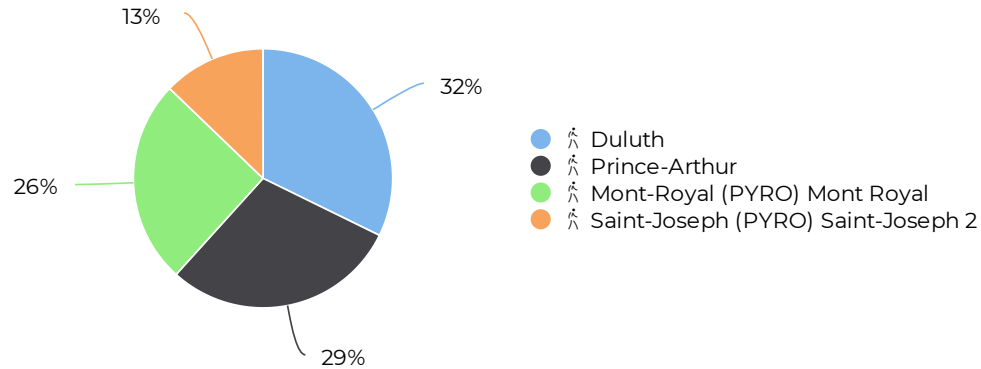

Jun 2021 - Covid-19

April 1, 2021 → April 30, 2021

Jun 2021 - Covid-19

📅 06/01/2021 → 06/30/2021

2021 - Juin

📅 06/01/2021 → 06/30/2021

Peak Day

Saturday
Jun 12, 2021

16,192

2020 - Juin

📅 06/01/2020 → 06/30/2020

Peak Day

Saturday
Jun 27, 2020

13,308

2021 - Juin - Moyenne

📅 06/01/2021 → 06/30/2021

Daily Average

10,441

2020 - Juin - Moyenne

📅 06/01/2020 → 06/29/2020

Daily Average

8,615

2021 Juin - Total

📅 06/01/2021 → 06/30/2021

Total

313,225

2020 Juin - Total

📅 06/01/2020 → 06/30/2020

Total

269,654