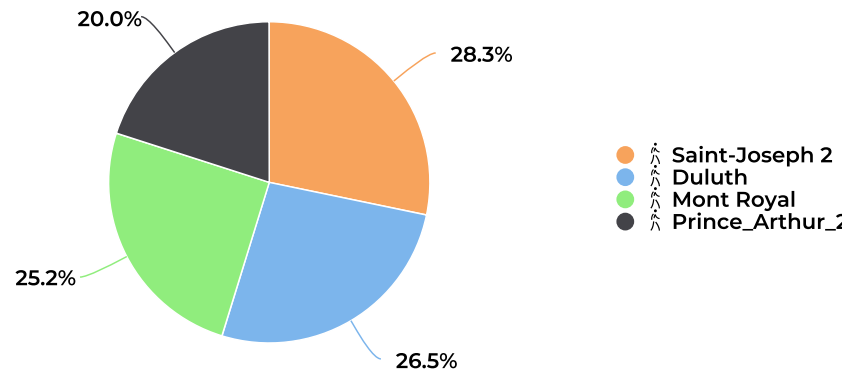

Novembre 2020 - Covid-19

June 1, 2020 → June 30, 2020

2019 - Novembre

📅 11/01/2019 → 11/30/2019

Peak Day

Saturday
Nov 2, 2019

41,556

2020 - Novembre

📅 11/01/2020 → 11/30/2020

Peak Day

Saturday
Nov 7, 2020

20,480

Novembre 2020 - Covid-19

📅 11/01/2020 → 11/30/2020

2019 - Novembre - Moyenne

📅 11/01/2019 → 11/30/2019

Daily Average

23,511

2020 - Novembre - Moyenne

📅 11/01/2020 → 11/30/2020

Daily Average

11,043

2019 - Total

📅 11/01/2019 → 11/30/2019

Total

869,784

2020 - Total

📅 11/01/2020 → 11/30/2020

Total

552,659

12/04/2020