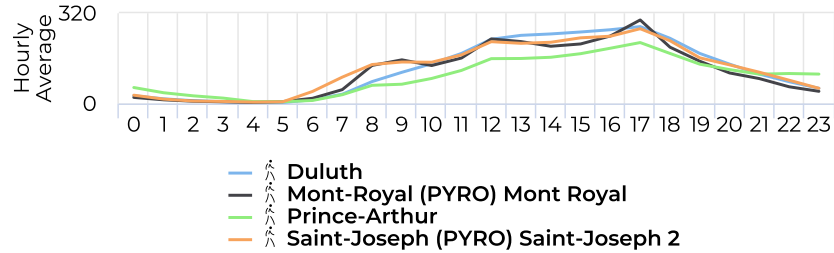

📅 01/01/2020 → 12/31/2020

Peak Day
Saturday Feb 22, 2020
29,614 **-39.4%**

📊 Compared to 01/02/2019 → 01/02/2020

Duluth

📅 01/01/2020 → 12/31/2020

Daily Average
3,024 **-46.5%**

📊 Compared to 01/02/2019 → 01/02/2020

Prince-Arthur

📅 01/01/2020 → 12/31/2020

Daily Average
2,590 **-48.4%**

📊 Compared to 01/02/2019 → 01/02/2020

Rapport 2020 Janvier - Décembre

January 1, 2020 → December 31, 2020

Profil horaire - Moyenne - Jours de semaine

01/01/2020 → 12/31/2020

Compared to 01/02/2019 → 01/02/2020

Profil horaire - Moyenne - Fin de semaine

01/01/2020 → 12/31/2020

Compared to 01/02/2019 → 01/02/2020

Rapport 2020 Janvier - Décembre

January 1, 2020 → December 31, 2020

Pointe - Janvier 2020

📅 01/01/2020 → 01/30/2020

Site	Total		Peak Count		Peak Period	
Mont-Royal (PYRO) Mont Royal	143,994	▲ 10.6%	6,330	▲ 11.2%	Thu Jan 30, 2020	Fri Jan 18, 2019
Duluth	135,212	▲ 7.7%	6,631	▲ 1.2%	Sat Jan 25, 2020	Sat Jan 5, 2019
Saint-Joseph (PYRO) Saint-Joseph 2	124,236	▼ -7.4%	7,986	▲ 24.4%	Thu Jan 23, 2020	Fri Jan 25, 2019
Prince-Arthur	114,665	▲ 7.9%	7,645	▲ 10.3%	Sat Jan 25, 2020	Sat Jan 26, 2019