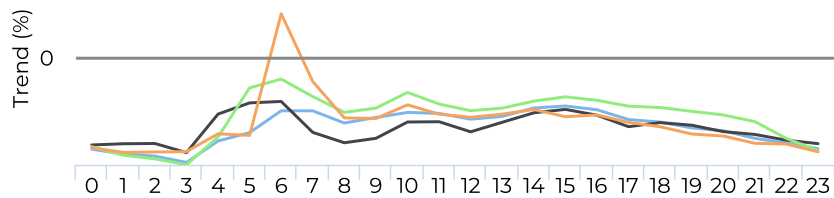

Rapport 2020 Janvier - Décembre

January 1, 2020 → December 31, 2020

Profil horaire - Moyenne - Jours de semaine

01/01/2020 → 12/31/2020

Compared to 01/02/2019 → 01/02/2020