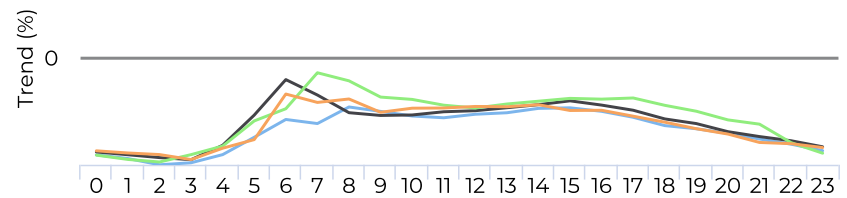

Profil horaire - Moyenne - Fin de semaine

01/01/2020 → 12/31/2020

Compared to 01/02/2019 → 01/02/2020