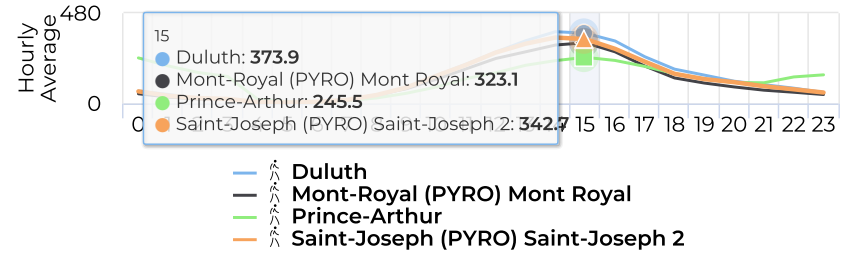

📅 01/01/2020 → 12/31/2020

Peak Day
Saturday Feb 22, 2020
29,614 **-39.4%**

📊 Compared to 01/02/2019 → 01/02/2020

Duluth

📅 01/01/2020 → 12/31/2020

Daily Average
3,024 **-46.5%**

📊 Compared to 01/02/2019 → 01/02/2020

Prince-Arthur

📅 01/01/2020 → 12/31/2020

Daily Average
2,590 **-48.4%**

📊 Compared to 01/02/2019 → 01/02/2020

Rapport 2020 Janvier - Décembre

January 1, 2020 → December 31, 2020

Profil horaire - Moyenne - Jours de semaine

01/01/2020 → 12/31/2020

Compared to 01/02/2019 → 01/02/2020

Profil horaire - Moyenne - Fin de semaine

01/01/2020 → 12/31/2020

Compared to 01/02/2019 → 01/02/2020

Rapport 2020 Janvier - Décembre

January 1, 2020 → December 31, 2020

Pointe - Janvier 2020

📅 01/01/2020 → 01/30/2020

Site	Total		Peak Count		Peak Period	
Mont-Royal (PYRO) Mont Royal	143,994	▲ 10.6%	6,330	▲ 11.2%	Thu Jan 30, 2020	Fri Jan 18, 2019
Duluth	135,212	▲ 7.7%	6,631	▲ 1.2%	Sat Jan 25, 2020	Sat Jan 5, 2019
Saint-Joseph (PYRO) Saint-Joseph 2	124,236	▼ -7.4%	7,986	▲ 24.4%	Thu Jan 23, 2020	Fri Jan 25, 2019
Prince-Arthur	114,665	▲ 7.9%	7,645	▲ 10.3%	Sat Jan 25, 2020	Sat Jan 26, 2019