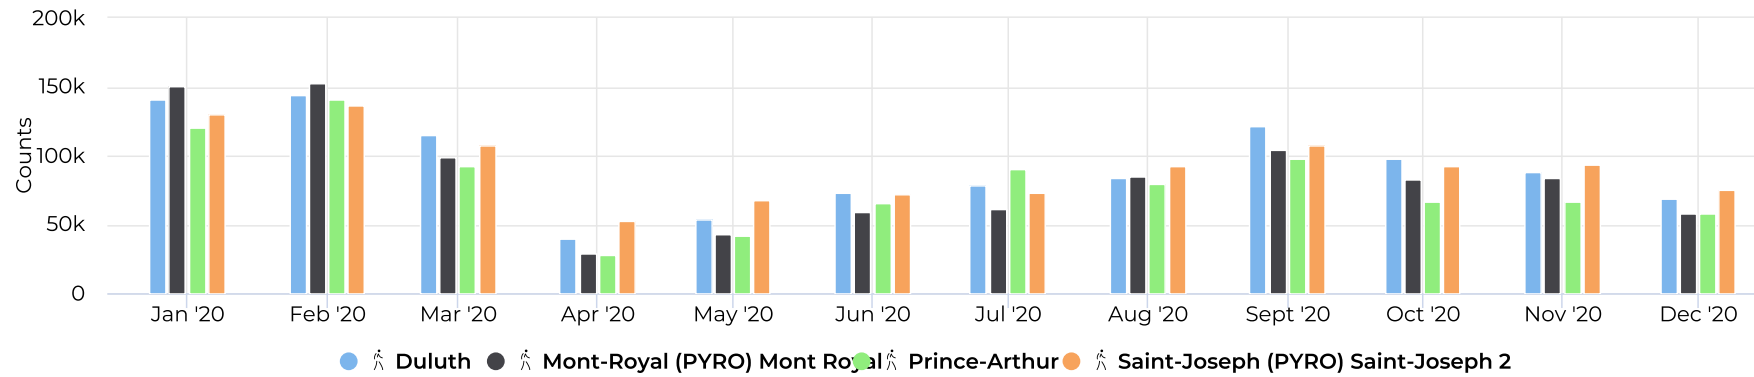

📊 Compared to 09/03/2019 → 10/02/2019

Rapport 2020 Janvier - Décembre

January 1, 2020 → December 31, 2020

Pointe - Octobre 2020

📅 10/01/2020 → 10/31/2020

Site	Total		Peak Count		Peak Period	
Duluth	97,887	▼ -48.8%	5,264	▼ -51.6%	Sat Oct 17, 2020	Sat Oct 19, 2019
Saint-Joseph (PYRO) Saint-Joseph 2	92,482	▼ -51.6%	4,650	▼ -58.0%	Sat Oct 17, 2020	Sat Oct 5, 2019
Mont-Royal (PYRO) Mont Royal	82,584	▼ -47.6%	3,784	▼ -50.1%	Fri Oct 23, 2020	Fri Oct 18, 2019
Prince-Arthur	67,068	▼ -56.3%	2,877	▼ -72.4%	Fri Oct 23, 2020	Sat Oct 12, 2019

📊 Compared to 10/03/2019 → 11/02/2019

Rapport 2020 Janvier - Décembre

January 1, 2020 → December 31, 2020

Pointe - Novembre 2020

📅 11/01/2020 → 11/30/2020

Site	Total		Peak Count		Peak Period	
Saint-Joseph (PYRO) Saint-Joseph 2	93,628	▼ -4.8%	4,524	▼ -44.1%	Sat Nov 7, 2020	Sat Nov 16, 2019
Duluth	87,791	▼ -41.9%	5,144	▼ -34.8%	Sat Nov 7, 2020	Sat Nov 9, 2019
Mont-Royal (PYRO) Mont Royal	83,458	▼ -47.7%	4,192	▼ -38.3%	Sat Nov 7, 2020	Fri Nov 29, 2019
Prince-Arthur	66,413	▼ -41.4%	3,310	▼ -57.7%	Sat Nov 7, 2020	Sat Nov 9, 2019

📈 Compared to 11/03/2019 → 12/02/2019

Rapport 2020 Janvier - Décembre

January 1, 2020 → December 31, 2020

Pointe - Décembre 2020

📅 12/01/2020 → 12/31/2020

Site	Total		Peak Count		Peak Period	
Saint-Joseph (PYRO) Saint-Joseph 2	74,998	▼ -23.5%	3,842	▼ -34.5%	Fri Dec 11, 2020	Sat Dec 7, 2019
Duluth	68,986	▼ -45.9%	3,687	▼ -45.5%	Sat Dec 19, 2020	Sat Dec 28, 2019
Mont-Royal (PYRO) Mont Royal	58,548	▼ -54.6%	3,110	▼ -50.5%	Fri Dec 11, 2020	Fri Dec 6, 2019
Saint-Joseph	37,499	▼ -23.5%	1,921	▼ -34.5%	Fri Dec 11, 2020	Sat Dec 7, 2019

📈 Compared to 12/03/2019 → 01/02/2020

Rapport 2020 Janvier - Décembre

January 1, 2020 → December 31, 2020

Time Series

01/01/2020 → 12/31/2020

Rapport 2020 Janvier - Décembre

January 1, 2020 → December 31, 2020