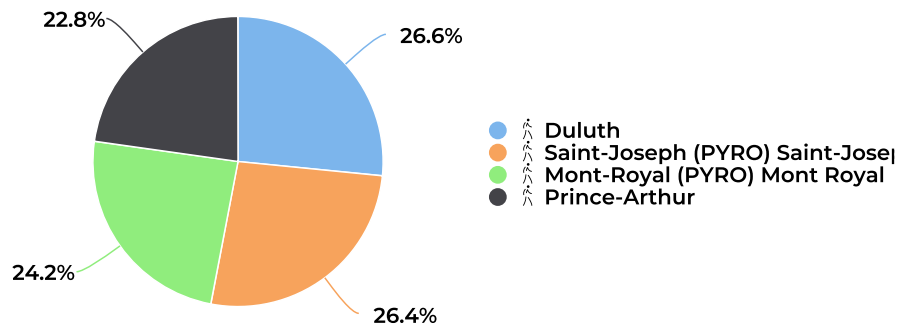

Rapport 2020 Janvier - Décembre

January 1, 2020 → December 31, 2020

Graphique Secteur Clés

📅 01/01/2020 → 12/31/2020

Moyenne Journalière 2020

📅 01/01/2020 → 12/31/2020

Daily Average
11,376 **-46.8%**

📊 Compared to 01/02/2019 → 01/02/2020

Total 2020

📅 01/01/2020 → 12/31/2020

Total
4,163,545 **-46.8%**

📊 Compared to 01/02/2019 → 01/02/2020

Saint-Joseph

📅 01/01/2020 → 12/31/2020

Daily Average
3,006 **-46.3%**

📊 Compared to 01/02/2019 → 01/02/2020

Mont-Royal

📅 01/01/2020 → 12/31/2020

Daily Average
2,755 **-48.0%**

📊 Compared to 01/02/2019 → 01/02/2020

journée la plus achalandée 2020

📅 01/01/2020 → 12/31/2020

Peak Day
Saturday Feb 22, 2020
29,614 **-39.4%**

📊 Compared to 01/02/2019 → 01/02/2020

Duluth

📅 01/01/2020 → 12/31/2020

Daily Average
3,024 **-46.5%**

📊 Compared to 01/02/2019 → 01/02/2020

Prince-Arthur

📅 01/01/2020 → 12/31/2020

Daily Average
2,590 **-48.4%**

📊 Compared to 01/02/2019 → 01/02/2020