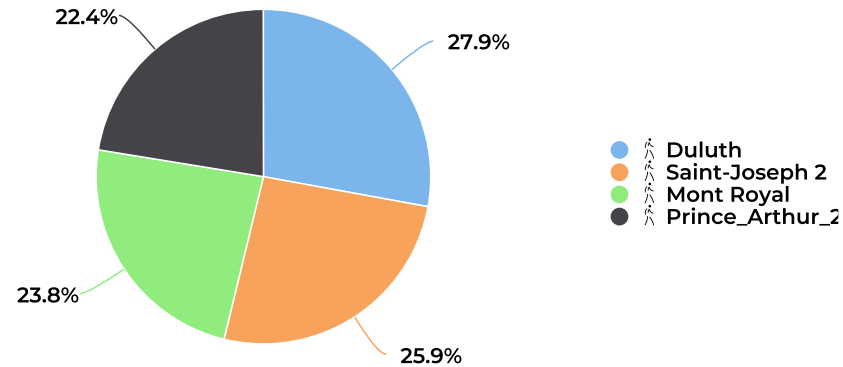

Mars 2020 - Covid-19

March 1, 2020 → March 31, 2020

Mars 2020 - Covid-19

📅 03/01/2020 → 03/31/2020

2020 - Mars

📅 03/01/2020 → 03/31/2020

Peak Day

Saturday
Mar 7, 2020 **37,446**

2020 - Mars - Moyenne

📅 03/01/2020 → 03/31/2020

Daily Average

13,365

2020 Mars - Total

📅 03/01/2020 → 03/31/2020

Total

703,154

2019 - Mars

📅 03/01/2019 → 03/31/2019

Peak Day

Saturday
Mar 9, 2019 **36,487**

2019 - Mars - Moyenne

📅 03/01/2019 → 03/31/2019

Daily Average

25,644

2019 Mars - Total

📅 03/01/2019 → 03/31/2019

Total

979,624