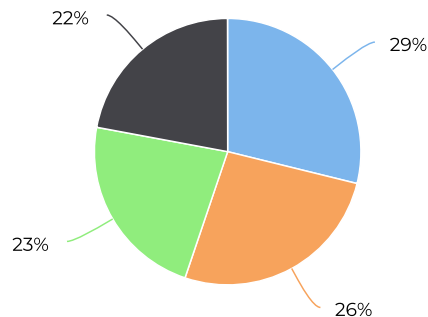

Société de Développement du Boulevard Saint Laurent

Tasha Morizio

Mai 2021 - Covid-19

April 1, 2021 → April 30, 2021

Mai 2021 - Covid-19

📅 05/01/2021 → 05/31/2021

- Duluth
- Saint-Joseph (PYRO) Saint-Joseph 2
- Mont-Royal (PYRO) Mont Royal
- Prince-Arthur

2021 - Mai

📅 05/01/2021 → 05/31/2021

Peak Day

Saturday
May 29, 2021

17,779

2021 - Mai - Moyenne

📅 05/01/2021 → 05/31/2021

Daily Average

10,864

2021 Mai - Total

📅 05/01/2021 → 05/31/2021

Total

336,793

2020 - Mai

📅 05/01/2020 → 05/31/2020

Peak Day